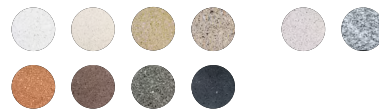

## ERACLEA

Card code: 0PAPP015  
 Design code: AP01050301  
 Designer: Bellitalia Design

Description: Eraclea bridge bench, made of Reconstituted Precious Stones or Reconstituted Granite Stones, rectangular in shape.

Dimensions: L 2200 mm  
 W 610 mm  
 H 450 mm  
 595 kg

Materials: RECONSTITUTED PRECIOUS STONES      RECONSTITUTED GRANITE STONES

RECONSTITUTED PRECIOUS STONES: Bianco Carrara, Botticino, Rosso Verona, Giallo Mori, Porfido, Verde Alpi, Veneziano, Nero Ebano

RECONSTITUTED GRANITE STONES: Granito Bianco, Granito Grigio

Finishes: Side: Sandblasted  
 Top: Bush-hammered, Brushed, or Polished  
 Anti-degradation coating

Installation: Simple placement on flooring